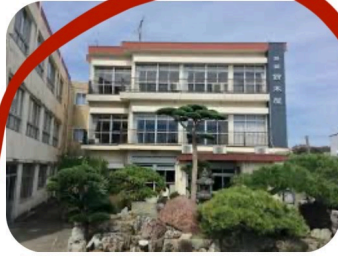

Geoint osint village

@atopalovich • March 02, 2024

Task: determine the coordinates of the shooting location with an accuracy of 10 meters.

1. We run the photo through [cleanup.pictures](#) - a service that allows you to remove unwanted objects from photos. In our case, a pillar with a spherical mirror is

undesirable, since it takes up the entire foreground and prevents the lens from recognizing the building that is behind.

The result after manipulating the photo:

2. We go to Google Lens and upload our edited photo. We scroll down until we find the building that interests us. We don't have to scroll for long; at about the 30th issue we find the building we need.